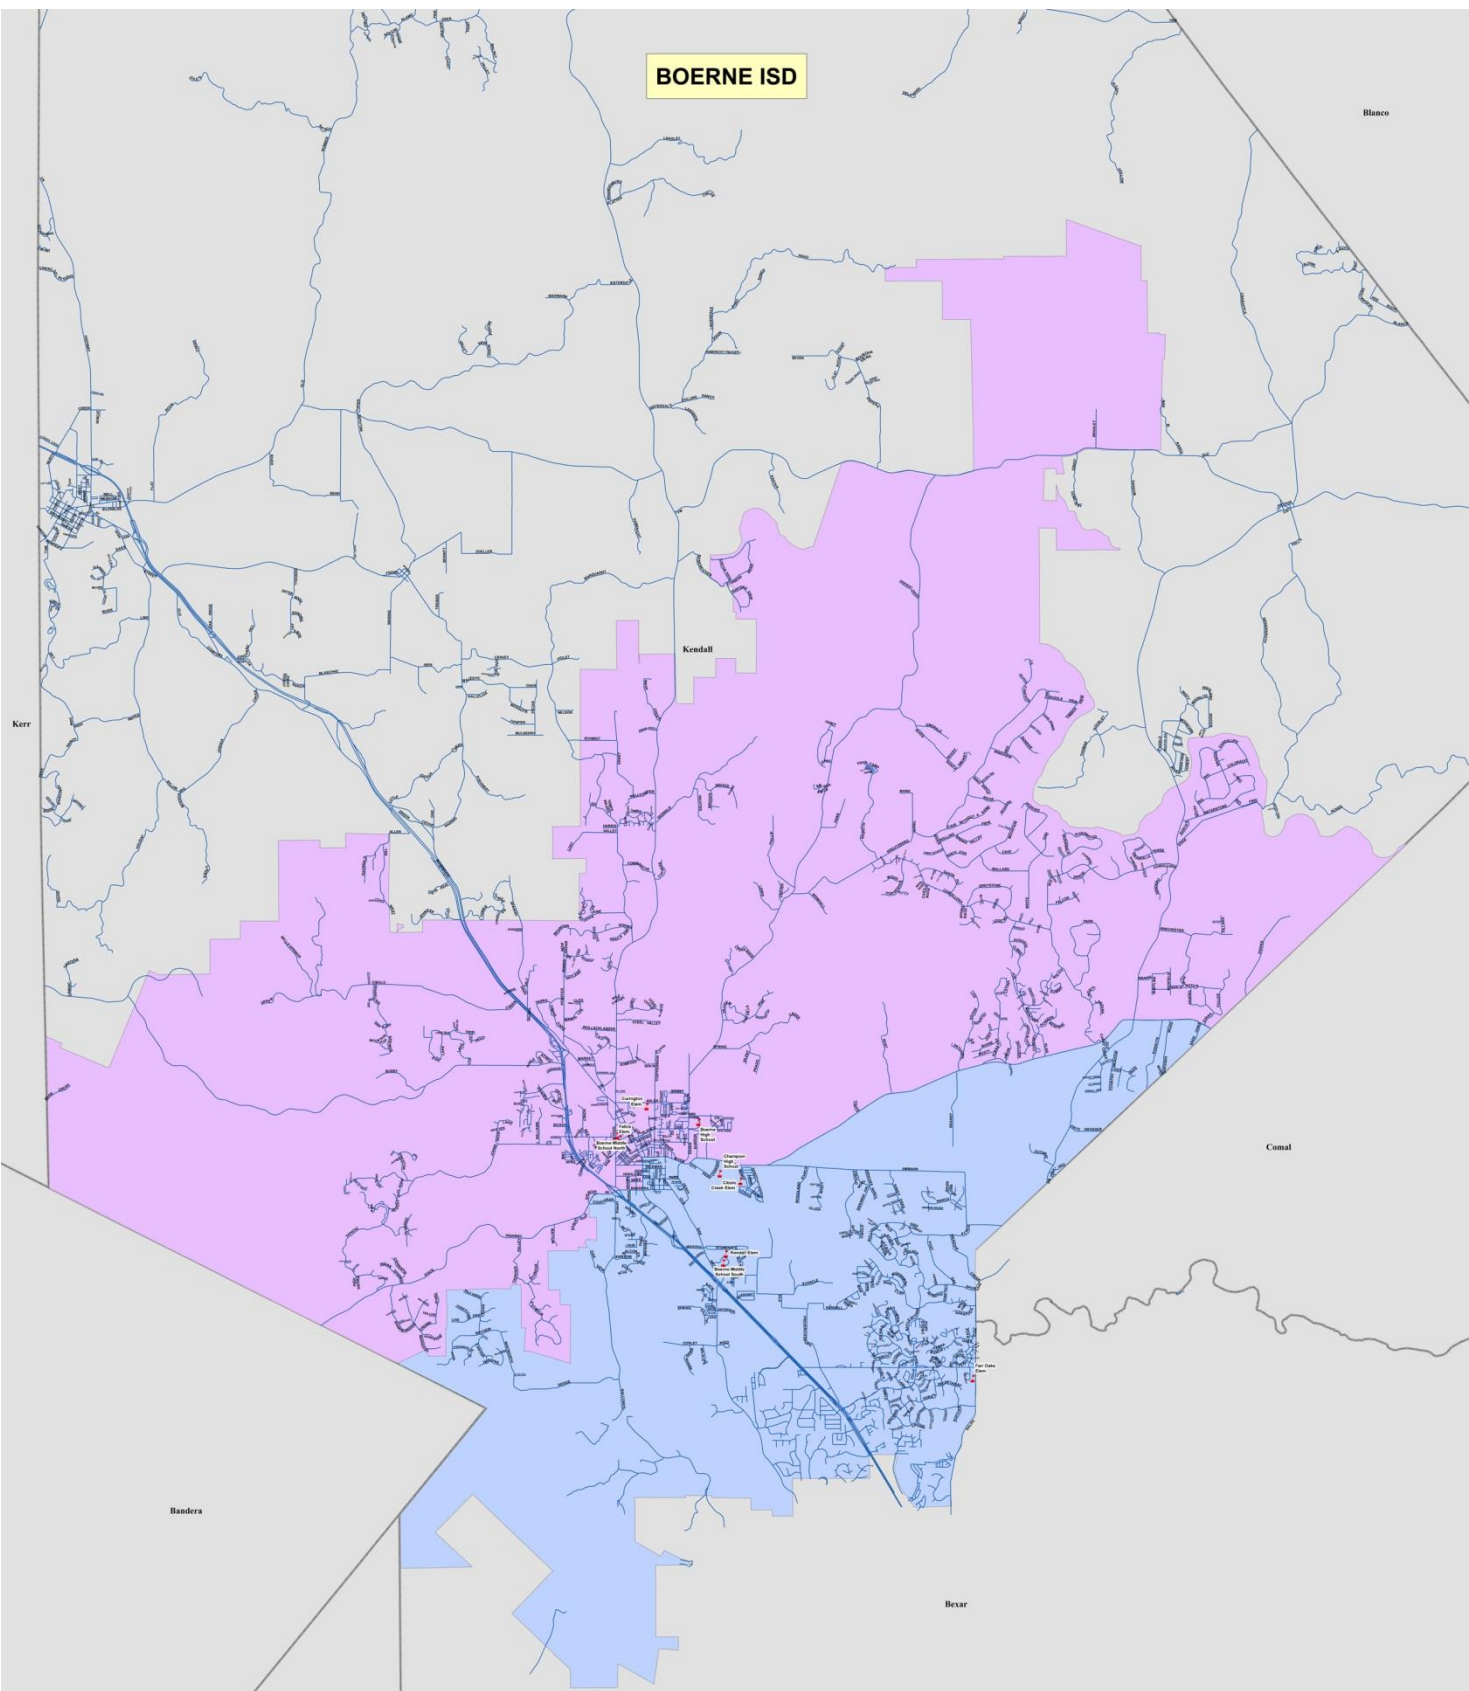

BOERNE ISD

Boerne Schools

HIGH SCHOOLS

- BOERNE HIGH SCHOOL/BOERNE MIDDLE SCHOOL NORTH
- CHAMPION HIGH SCHOOL/BOERNE MIDDLE SCHOOL SOUTH